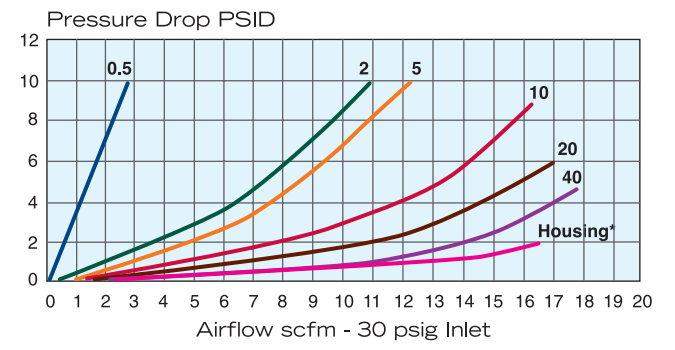

Filter Assembly Flow Curves by Media Grade for 1/4" NPT

*Housing only – no filter element installed

Teflon® is a registered trademark of El DuPont Nemours & Co, Inc.

mott corporation

ISO 9001 CERTIFIED
PMINST 6200 1114

84 Spring Lane, Farmington, CT 06032-3159 | 860-747-6333 Fax 860-747-6739
www.mottcorp.com | email: quest@mottcorp.com