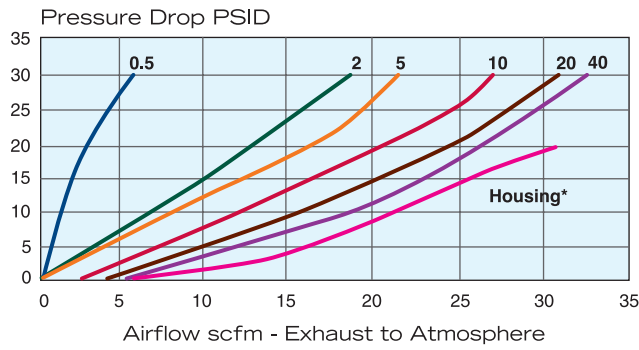

Filter Assembly Flow Curves by Media Grade for 1/4" NPT

*Housing only – no filter element installed

Teflon® is a registered trademark of El DuPont Nemours & Co, Inc.

mott corporation

ISO 9001 CERTIFIED
PMINST 6200 1114

84 Spring Lane, Farmington, CT 06032-3159 | 860-747-6333 Fax 860-747-6739
www.mottcorp.com | email: quest@mottcorp.com