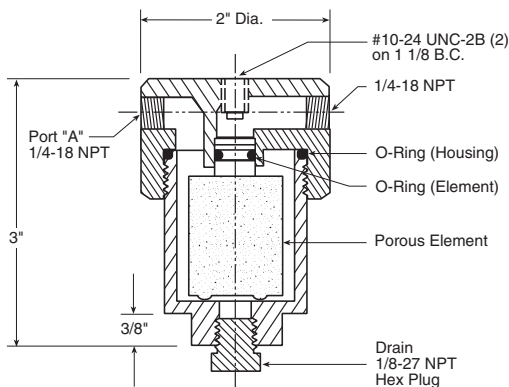

### Equipment Specifications:

316L SS Porous Metal Media  
 316 SS Housing and Hardware

Maximum Operating Pressure: 3000 psi  
 Maximum Differential Pressure: 500 psi  
 1/4" NPT Inlet/Outlet Ports  
 1/8" NPT Housing Drain  
 Outside-In Filter Area: 4.8 in<sup>2</sup>  
 Filter Element 100% Leak Tested to Bubble Point

### Adapter Options:

SS Swagelok Tube Fitting, Male Tube Adapter,  
 1/4" Tube OD x 1/4" Male NPT

SS Swagelok Tube Fitting, Male Connector,  
 1/4" Tube OD x 1/4" Male NPT