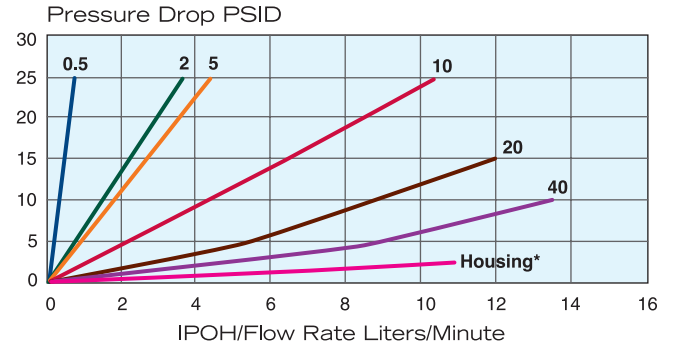

Filter Assembly Flow Curves by Media Grade for 1/4" NPT

*Housing only – no filter element installed

Teflon® is a registered trademark of El DuPont Nemours & Co, Inc.

mott corporation

ISO 9001 CERTIFIED
PMINST 6200 1114

84 Spring Lane, Farmington, CT 06032-3159 | 860-747-6333 Fax 860-747-6739
www.mottcorp.com | email: quest@mottcorp.com