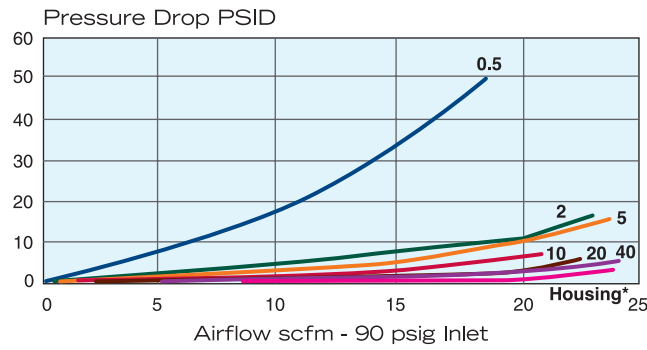

Filter Assembly Flow Curves by Media Grade for 1/4" NPT

*Housing only – no filter element installed

Teflon® is a registered trademark of El DuPont Nemours & Co, Inc.

mott corporation

ISO 9001 CERTIFIED
PMINST 6200 1114

84 Spring Lane, Farmington, CT 06032-3159 | 860-747-6333 Fax 860-747-6739
www.mottcorp.com | email: quest@mottcorp.com