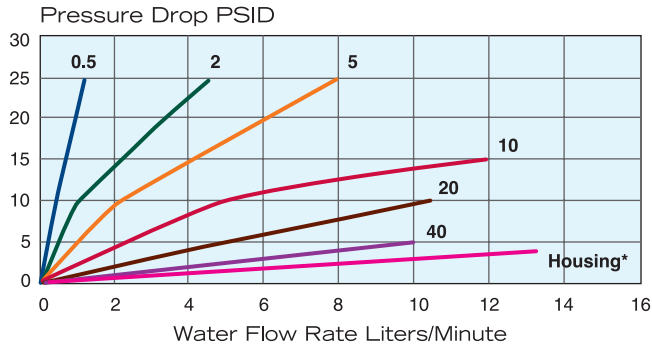

Filter Assembly Flow Curves by Media Grade for 1/4" NPT

*Housing only – no filter element installed

Teflon® is a registered trademark of El DuPont Nemours & Co, Inc.

mott corporation

ISO 9001 CERTIFIED
PMINST 6200 1114

84 Spring Lane, Farmington, CT 06032-3159 | 860-747-6333 Fax 860-747-6739
www.mottcorp.com | email: quest@mottcorp.com